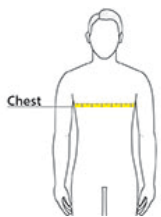

	S	M	L	XL	2XL	3XL
Body Length at Back	30	31	32	33	34	35
Chest	22	23	24 1/2	26	27 1/2	29

Body Length at Back: Measured from high point shoulder to finished hem at back.

Chest: Measured across the chest one inch below armhole when laid flat.

SIZE CHARTS

	S	M	L	XL	2XL	3XL
Chest	39-40	41-42	43-45	46-48	49-51	52-54

HOW TO MEASURE

CHEST

Measure under the arm and around the fullest part of the chest with arms down, keeping tape horizontal.

SPEC SHEET + MEASUREMENTS